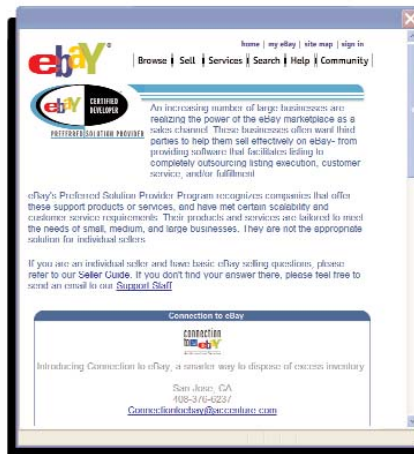

<http://pages.ebay.com/psp/index.html>

eBay Turbo Lister

Turbo Lister is our introductory selling tool and is free of charge.

Important features include:

- Bulk Listing Tool
- HTML Templates and WYSIWYG Editor
- Ability to schedule listings
- Global eBay site support