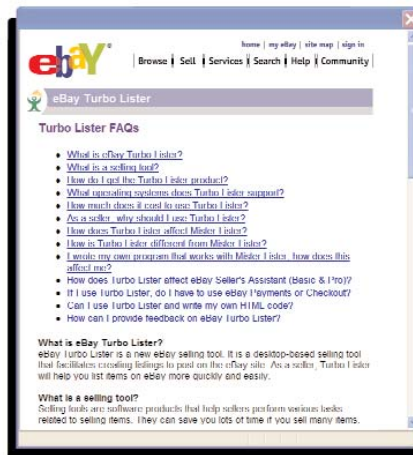

<http://pages.ebay.com/psp/index.html>

eBay Turbo Lister

Turbo Lister is our introductory selling tool and is free of charge.

Important features include:

- Bulk Listing Tool
- HTML Templates and WYSIWYG Editor
- Ability to schedule listings
- Global eBay site support

For more information, please visit:

http://pages.ebay.com/turbo_lister/

eBay Selling Manager

Selling Manager is our intermediate selling tool and costs \$4.99 per month. Important features include:

- Post-sale management & tracking via My eBay
- Customizable email and feedback templates
- Invoices and shipping labels
- Bulk relist